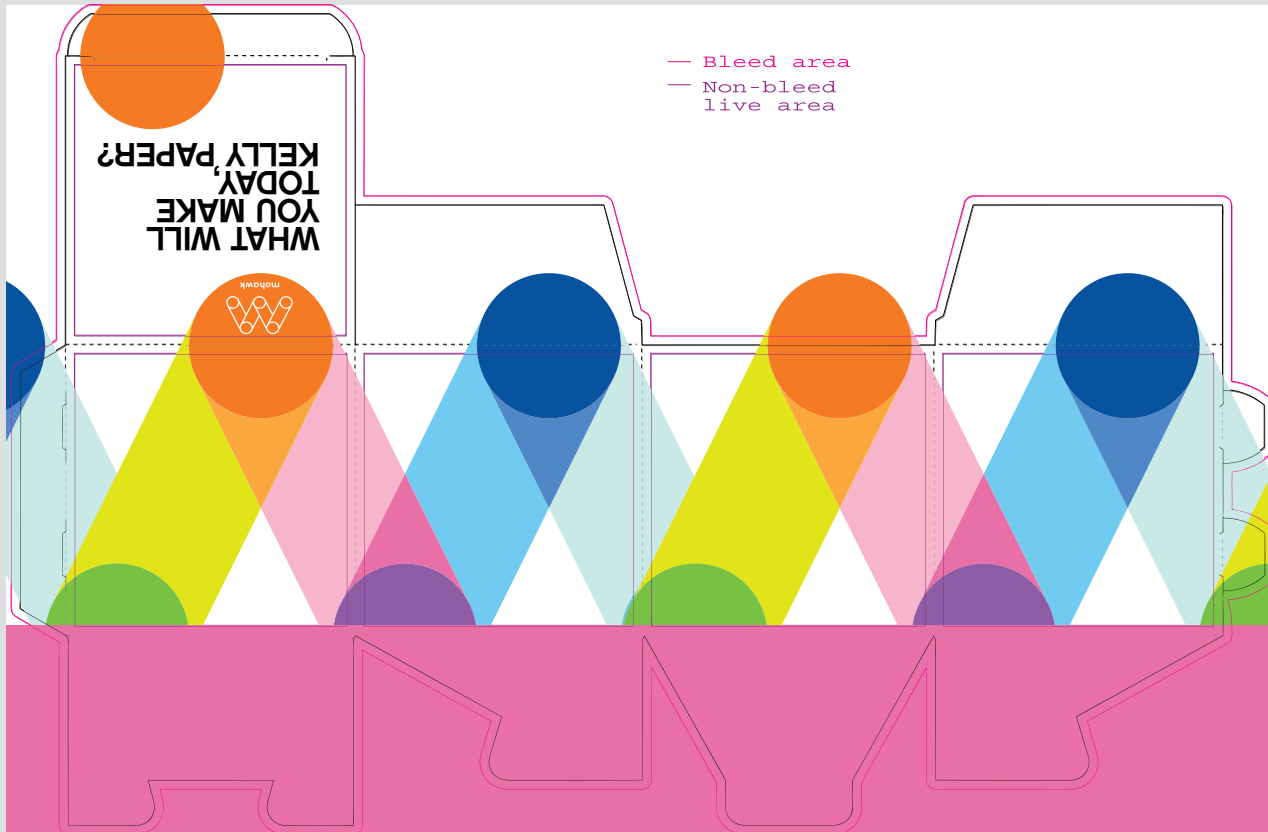

FRONT / TOP

BACK / SEAM

STACKABLE

Date: 10/2012  
 Customer: Mohawk and Kelly Paper  
 Description: 3D box  
 Category: Promotional  
 Size: 4.5" x 4.5" x 4.5"