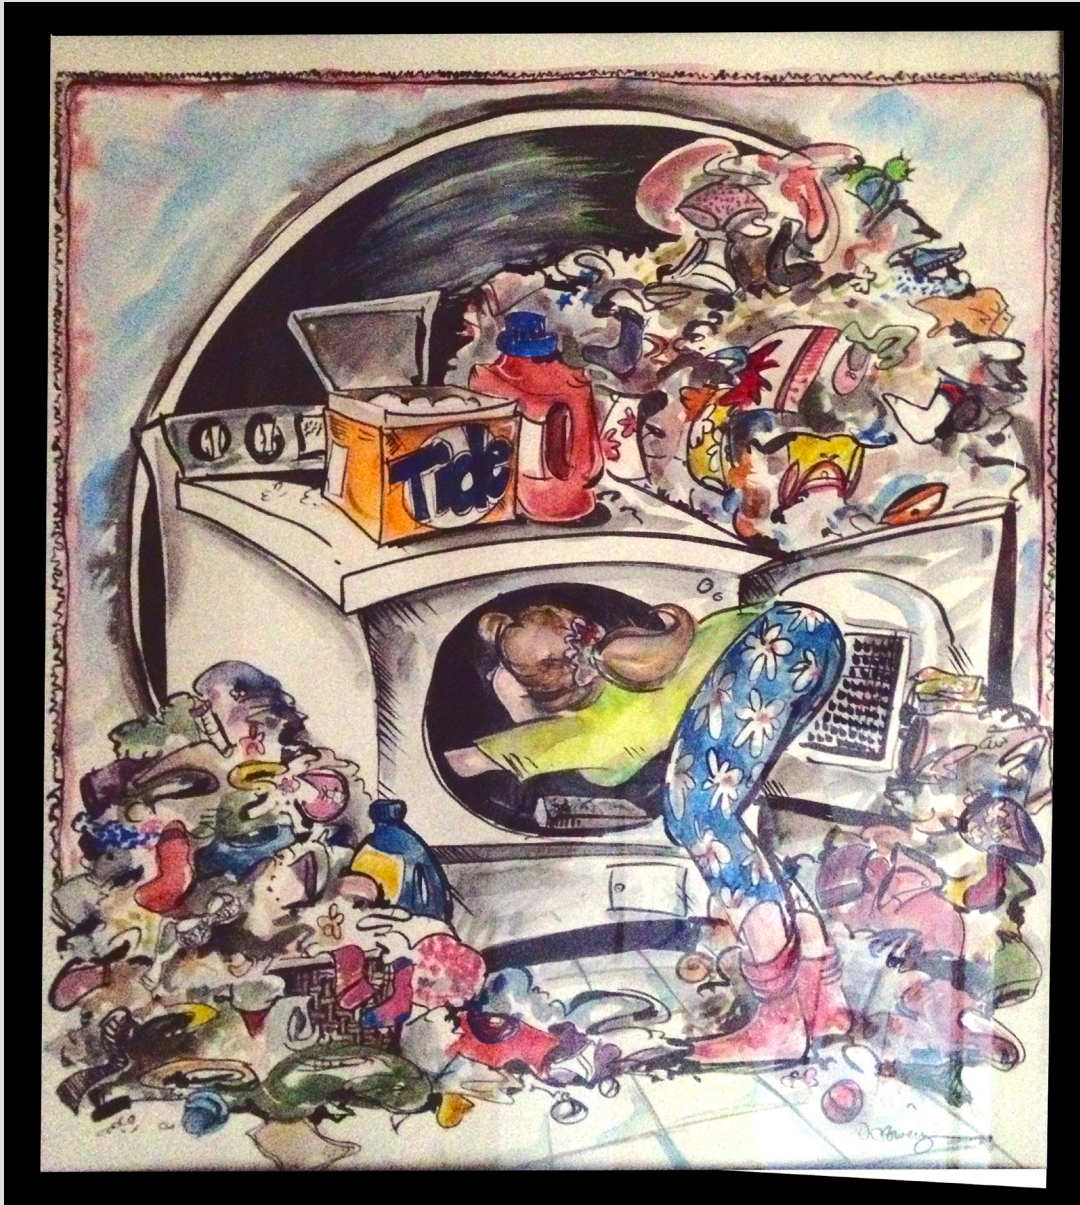

Date: 10/2009
Customer: BRAVO
Description: Pastel
Category: Promotional

Date: 2013
Customer: self
Description: Digital
Category: Illustration

Date: 10/2010
Customer: Ray Mahar
Description: graphite pencil
Category: Promotional

Date: 10/2008
Customer: URMailStore
Description: Color Pencil / marker
Category: Promotional

Date: 2001
Customer: self
Description: Pastel
Category: Illustration

Date: 1990
Customer: self
Description: pen/ink/watercolor
Category: Illustration

Date: 1999
Customer: self
Description: Pastel
Category: Illustration